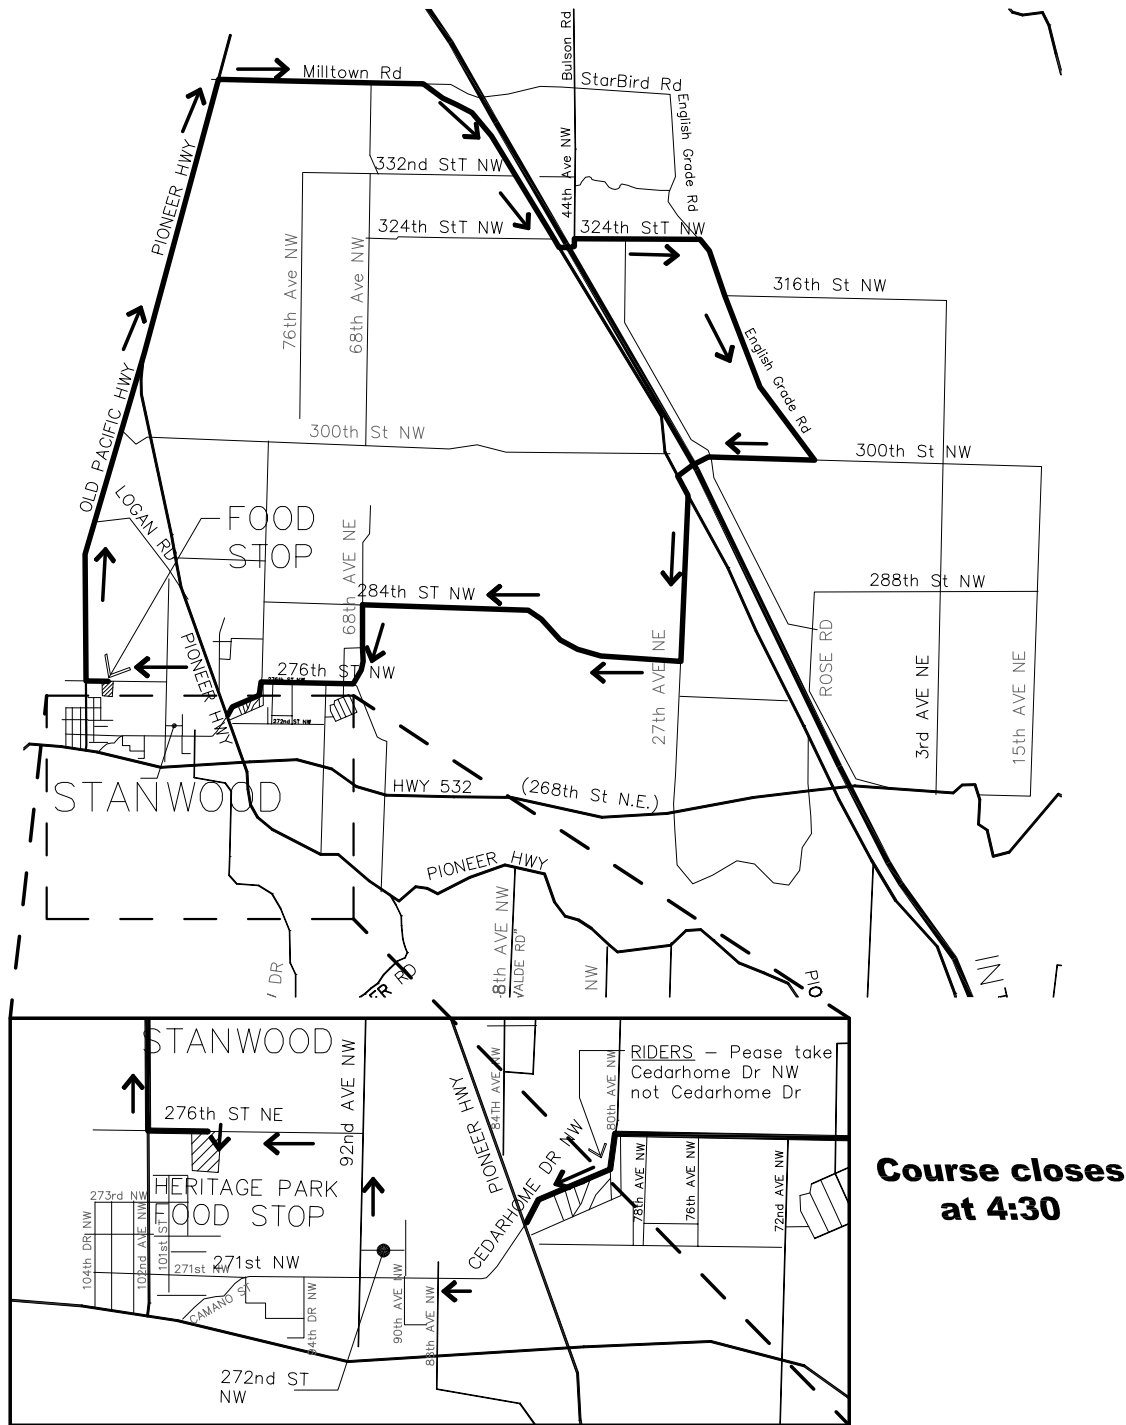

McCLINCHY MILE NORTH COUNTY LOOP 18 Miles

Maps provided by

South Everett
4707-A Evergreen Way
Everett, WA 98203
(425)252-1441

Silver Lake
13027 Bothell-Everett Hwy
Everett, WA 98208
(425)337-3509

Bring this map in to Bicycle Centres before April 17th and get 15 percent off accessories