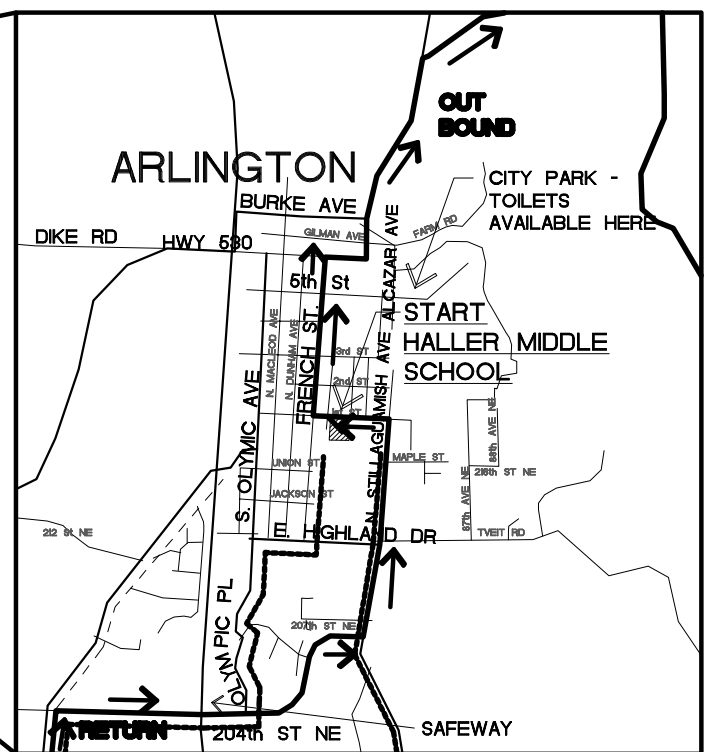

McCLINCHY MILE
ARLINGTON
GRANITE FALLS
MACHIAS LOOP
47 Miles

Course closes
 at 4:30

FOOD STOP
 CENTENIAL TRAIL
 MACHIAS STATION
 - RETURN ON
 CENTENIAL TRAIL