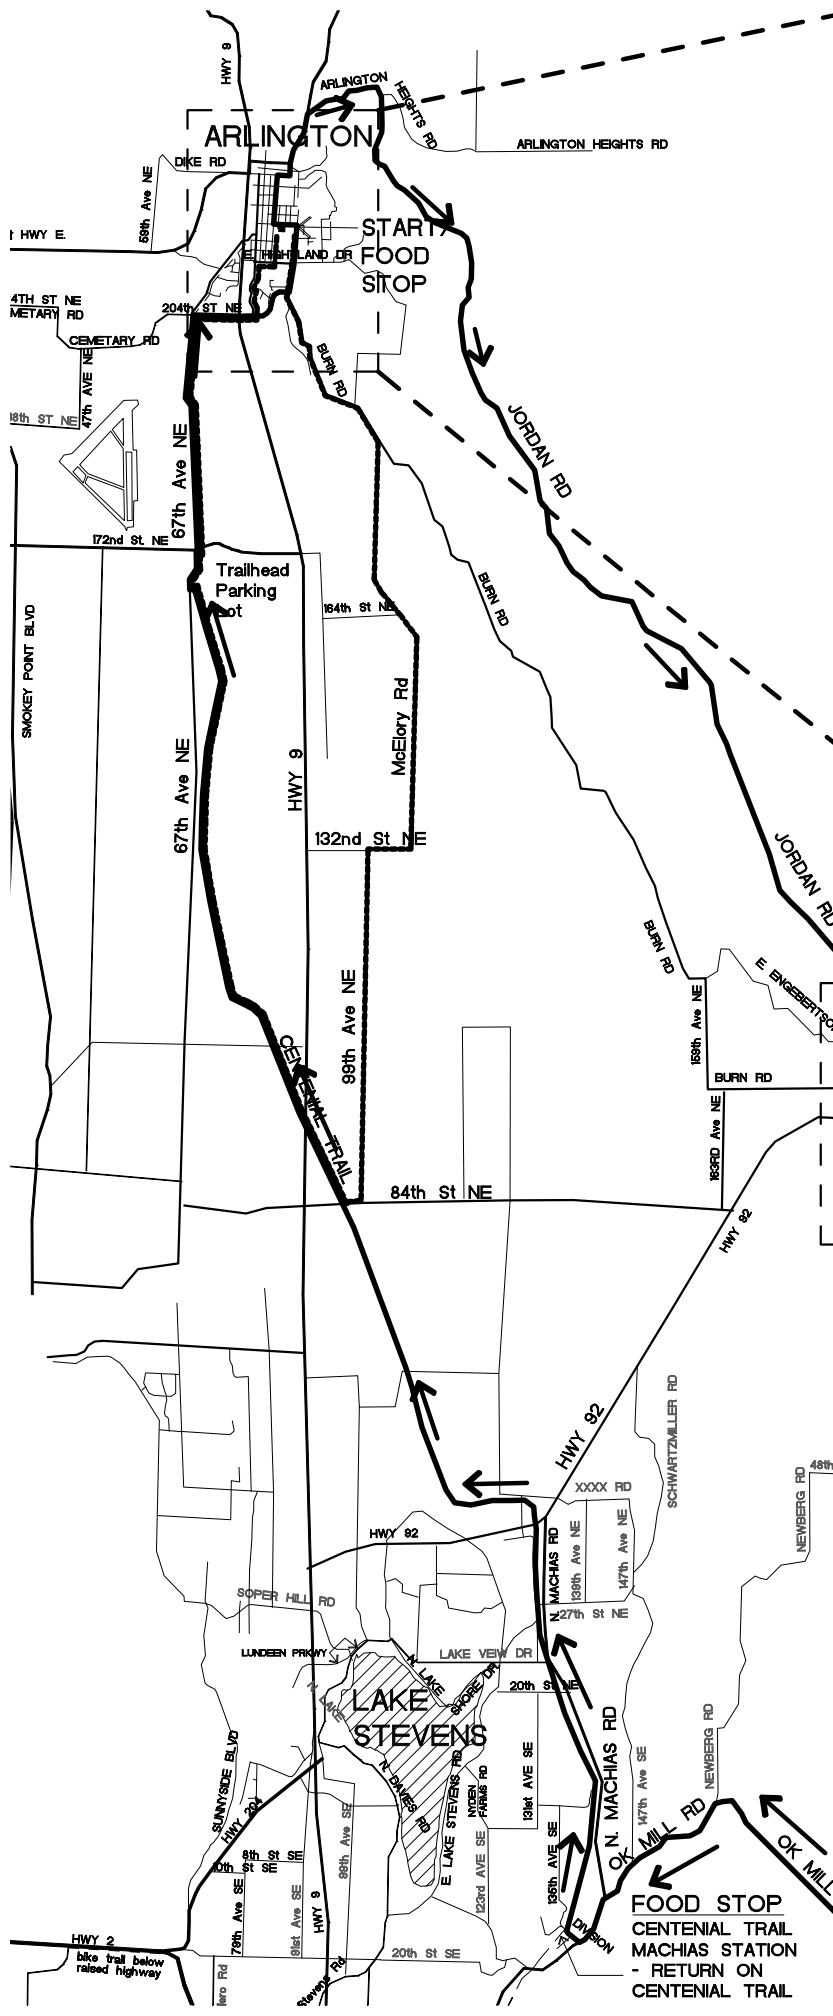

McCLINCHY MILE
ARLINGTON
GRANITE FALLS
MACHIAS LOOP
47 Miles

Course closes
 at 4:30

FOOD STOP
 CENTENIAL TRAIL
 MACHIAS STATION
 - RETURN ON
 CENTENIAL TRAIL