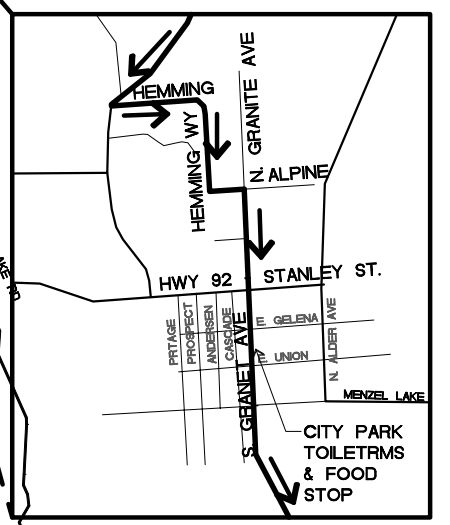

McCLINCHY MILE
ARLINGTON
GRANITE FALLS
MACHIAS LOOP
47 Miles

Course closes
 at 4:30

FOOD STOP
 CENTENIAL TRAIL
 MACHIAS STATION
 - RETURN ON
 CENTENIAL TRAIL